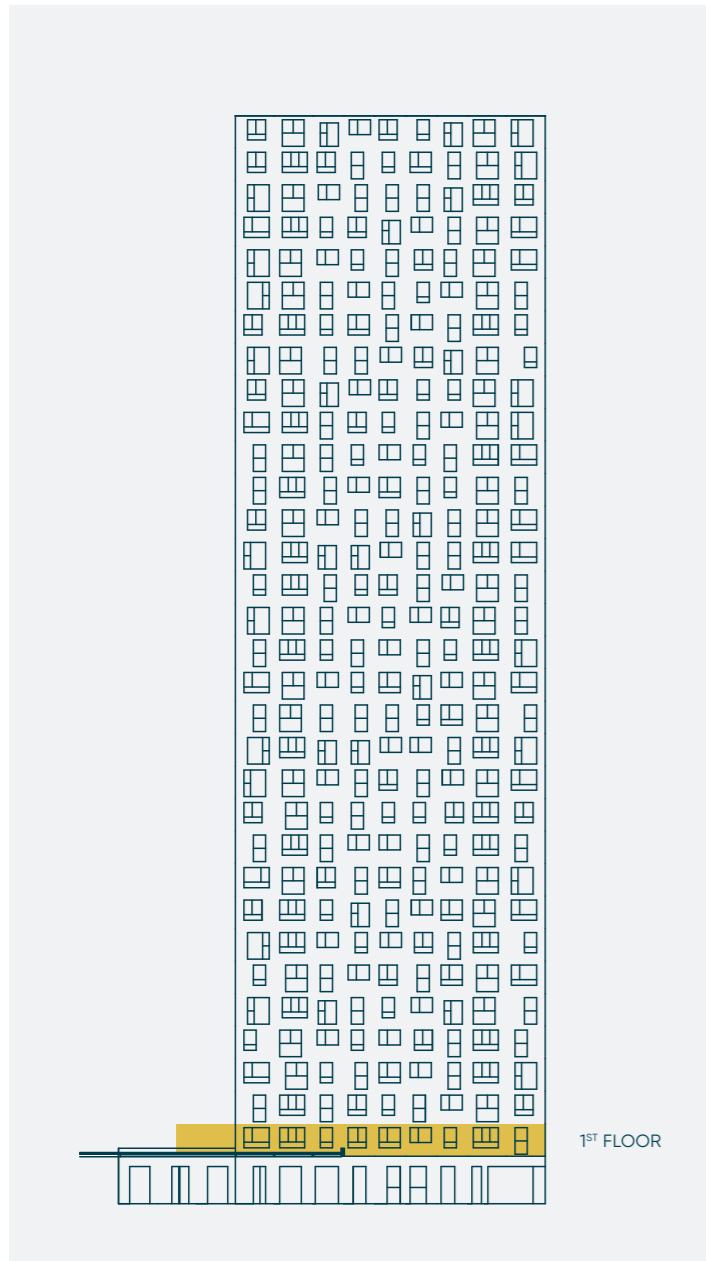

VIENNA
TWENTY
TWO
Living

COMMUNAL ROOMS

1ST FLOOR

Dr.-Adolf-Schärf-Platz 5, 1220 Vienna
www.v22-living.at

■ Apartments

All figures for dimensions are rounded. Plans last updated June 2020