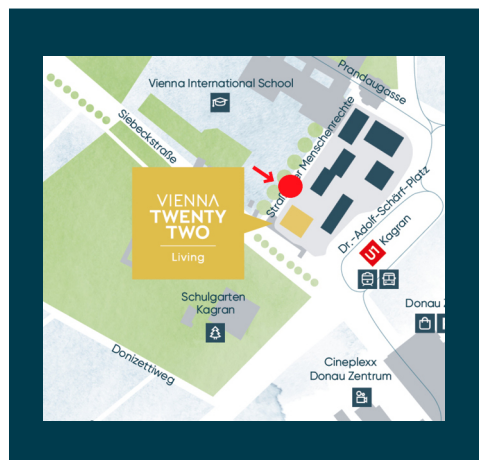

VIENNA TWENTY TWO

Living

CONSTRUCTION SITE & SAFETY

WE ARE ALREADY LOOKING FORWARD TO GIVING YOU AN EXCLUSIVE ON-SITE PRESENTATION OF VIENNA TWENTYTWO LIVING.

However, we would like to point out that since work on the completion of the project is currently in full swing, the construction site guidelines must be complied with in order to guarantee the safety of all individuals. It is with this in mind that we kindly ask that you read the below points before the viewing. Please do not hesitate to contact us at any time on +43 (0)664 6102500 if you have any questions.

Consultation

THE ENTRANCE FOR THE CONSULTATION IS ON STRASSE DER MENSCHENRECHTE, A-1220 VIENNA.

Please call +43 (0)664 610 2500 as soon as you arrive. After you have signed the construction site regulations we will lead you safely to the show apartment. If you can't find the entrance or a member of our consulting team, just call the number above.

Footwear

PLEASE BRING FLAT LACE-UP FOOTWEAR WITH YOU TO THE VIEWING.

According to the construction site guidelines, people wearing slip-on or high-heel shoes are not allowed to enter the site due to the risk of injury. The site supervisor will make the necessary checks upon entry. In the event of unsuitable footwear, a new viewing appointment will have to be arranged for your own safety.

VIENNA TWENTYTWO Living
Dr.-Adolf-Schärf-Platz 5, A-1220 Vienna
www.v22-living.at

A project by
SIGNA **ARE** AUSTRIAN
REAL ESTATE