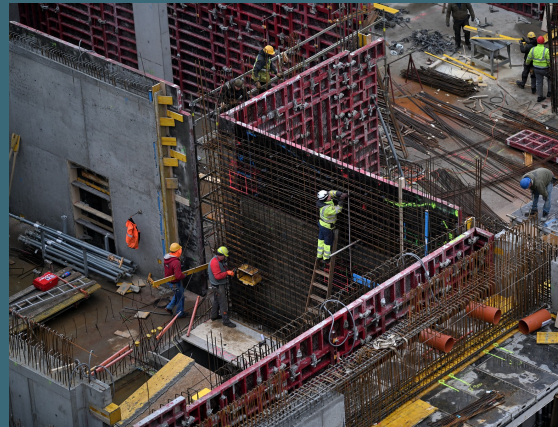

## CONSTRUCTION SITE & SAFETY

**WE ARE ALREADY LOOKING FORWARD TO GIVING YOU AN EXCLUSIVE ON-SITE PRESENTATION OF VIENNA TWENTYTWO LIVING.**

However, we would like to point out that since work on the completion of the project is currently in full swing, the construction site guidelines must be complied with in order to guarantee the safety of all individuals. It is with this in mind that we kindly ask that you read the below points before the viewing. Please do not hesitate to contact us at any time on +43 (0)664 6102500 if you have any questions.